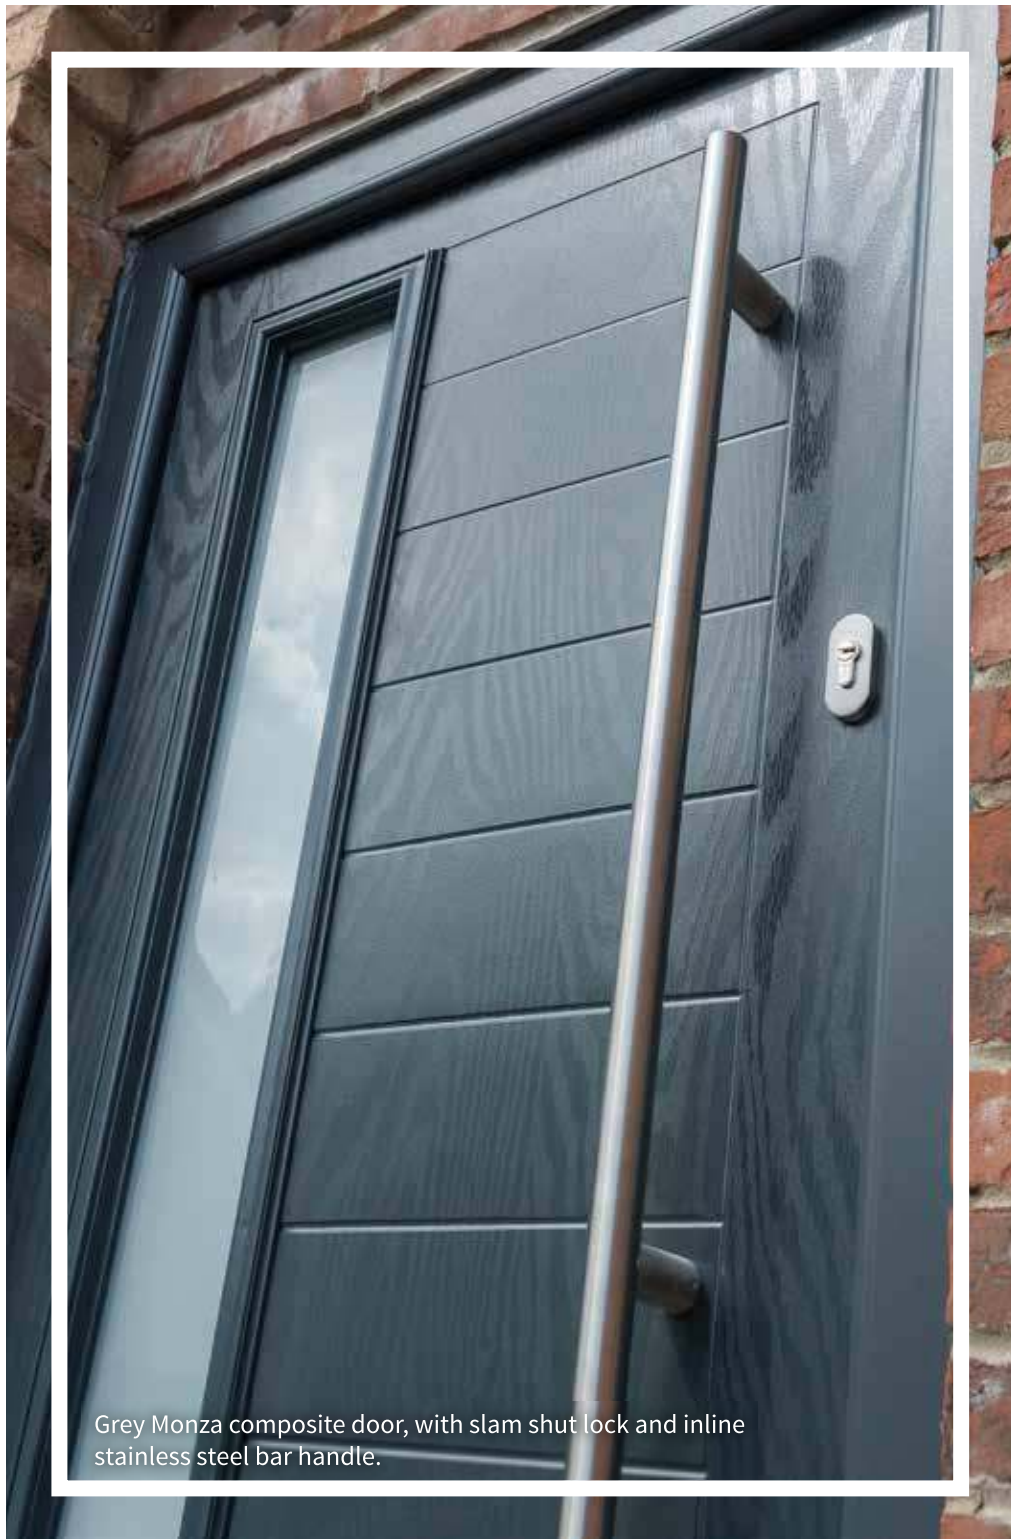

Grey Monza composite door, with slam shut lock and inline stainless steel bar handle.