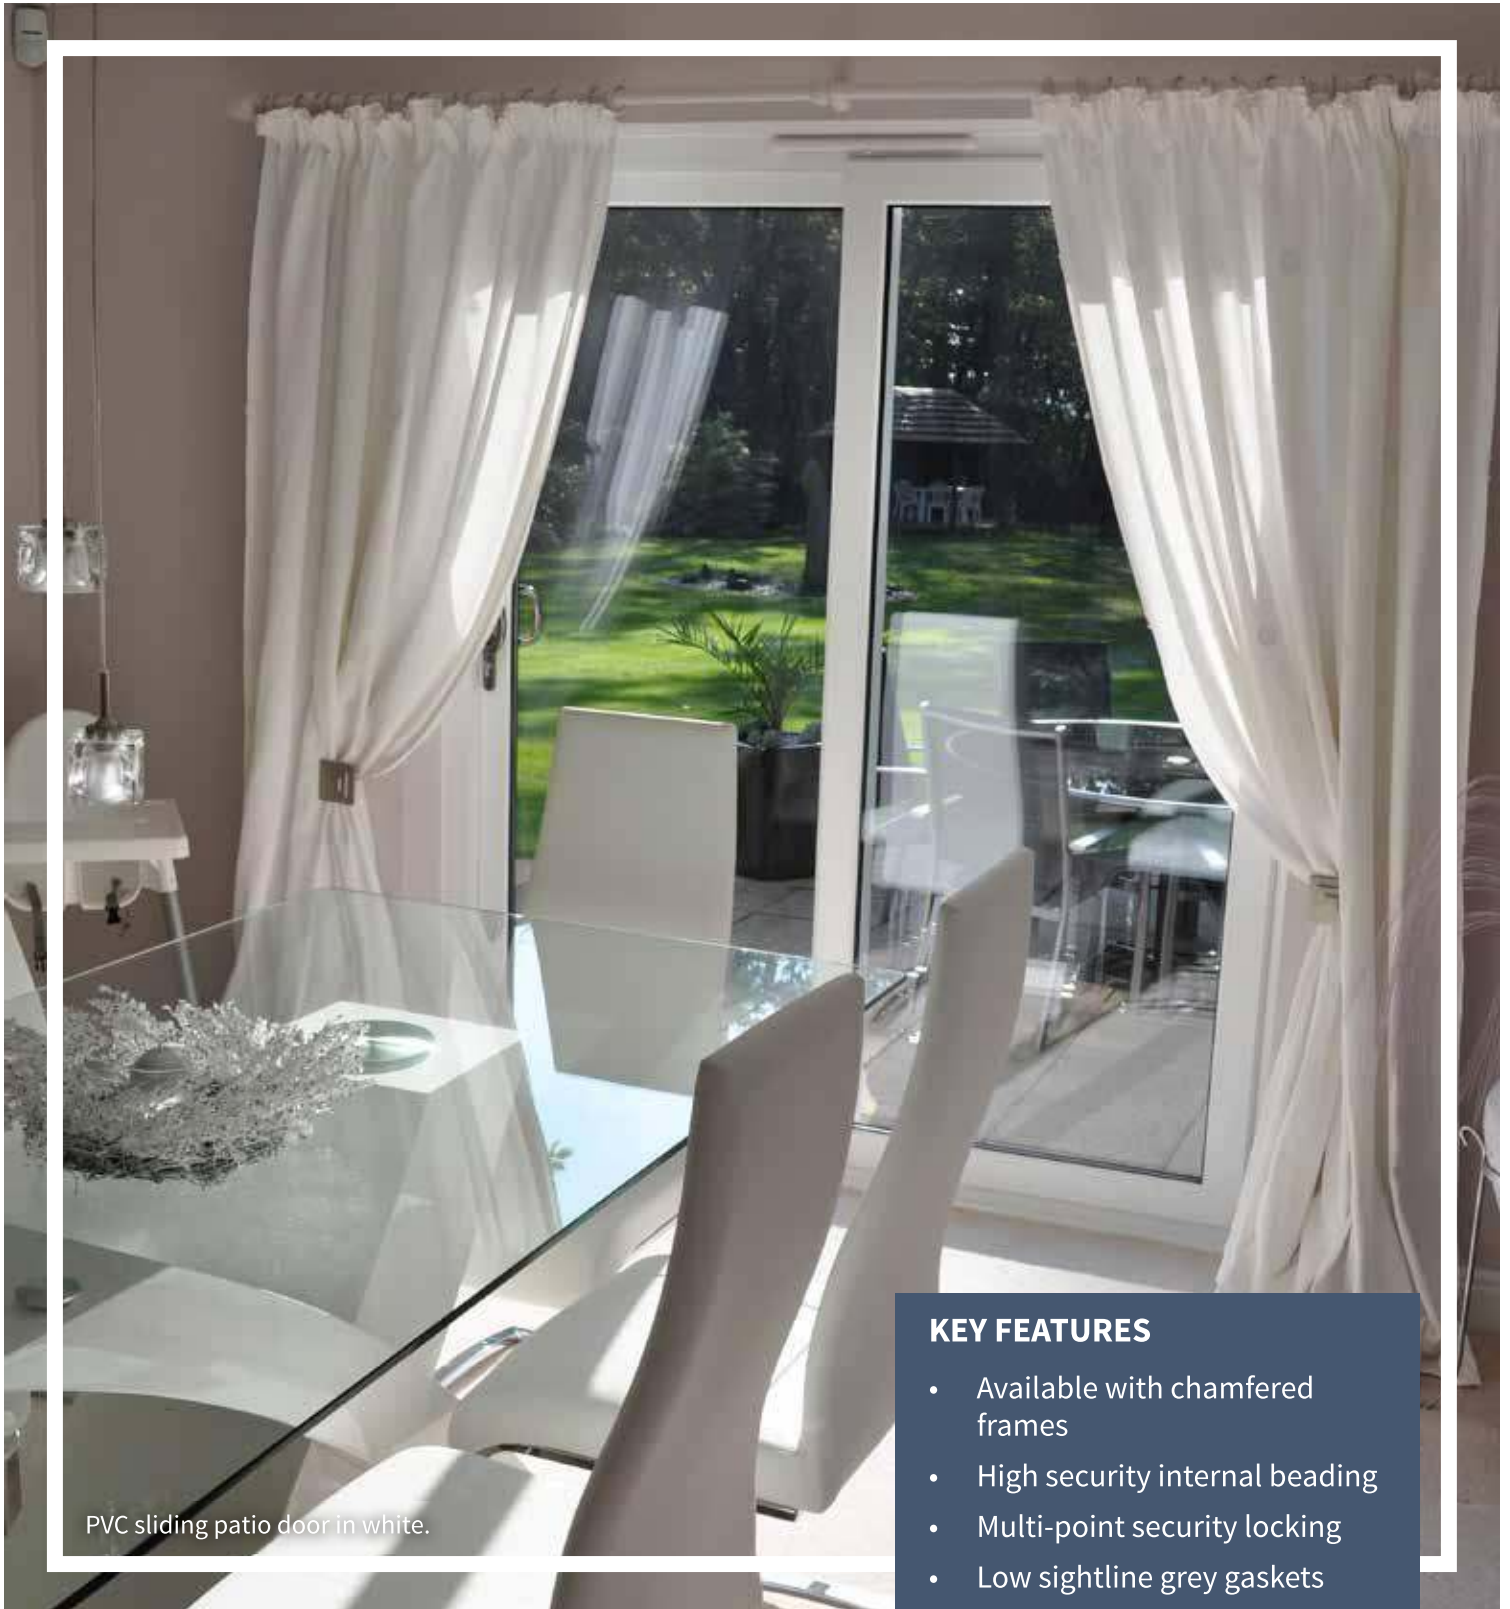

PVC sliding patio door in white.

KEY FEATURES

- Available with chamfered frames
- High security internal beading
- Multi-point security locking
- Low sightline grey gaskets
- Double weather seals
- Optional anti drill, snap & bump cylinder
- Optional 40mm triple glazing
- Full range of colours available

PATIO DOORS

WHAT IS A PATIO DOOR?

Patio doors feature a unique opening mechanism that allows the door to slide open on a multi-wheeled rolling system. As no door panel fold is required, you will eliminate the need for swing space which will result in more living space for you to utilise.