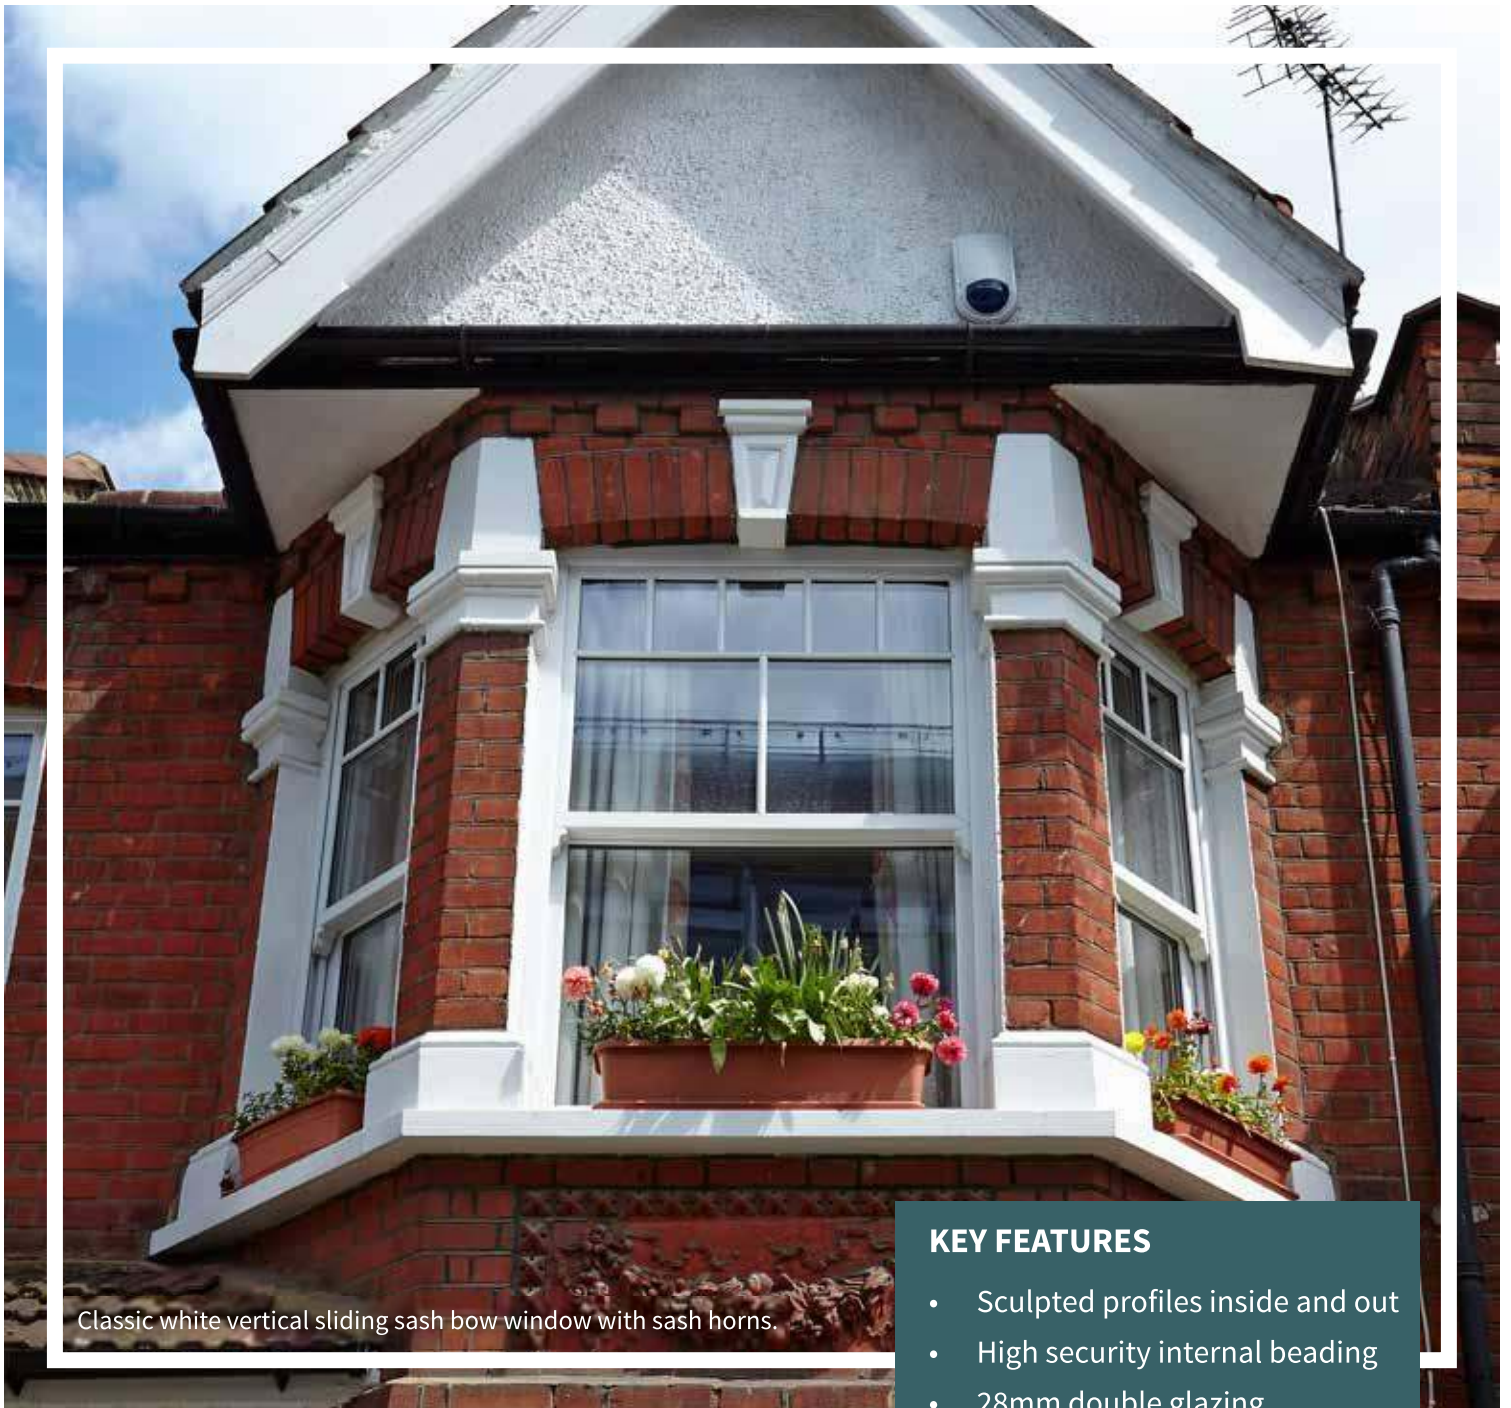

Classic white vertical sliding sash bow window with sash horns.

## WHAT IS A VERTICAL SLIDING WINDOW?

Vertical sliding sash windows consist of a design that features a sash that moves vertically in the frame instead of outwards like other window styles. Inspired by traditional windows, our modern options feature an intelligent design to offset the weight of the sliding sash.