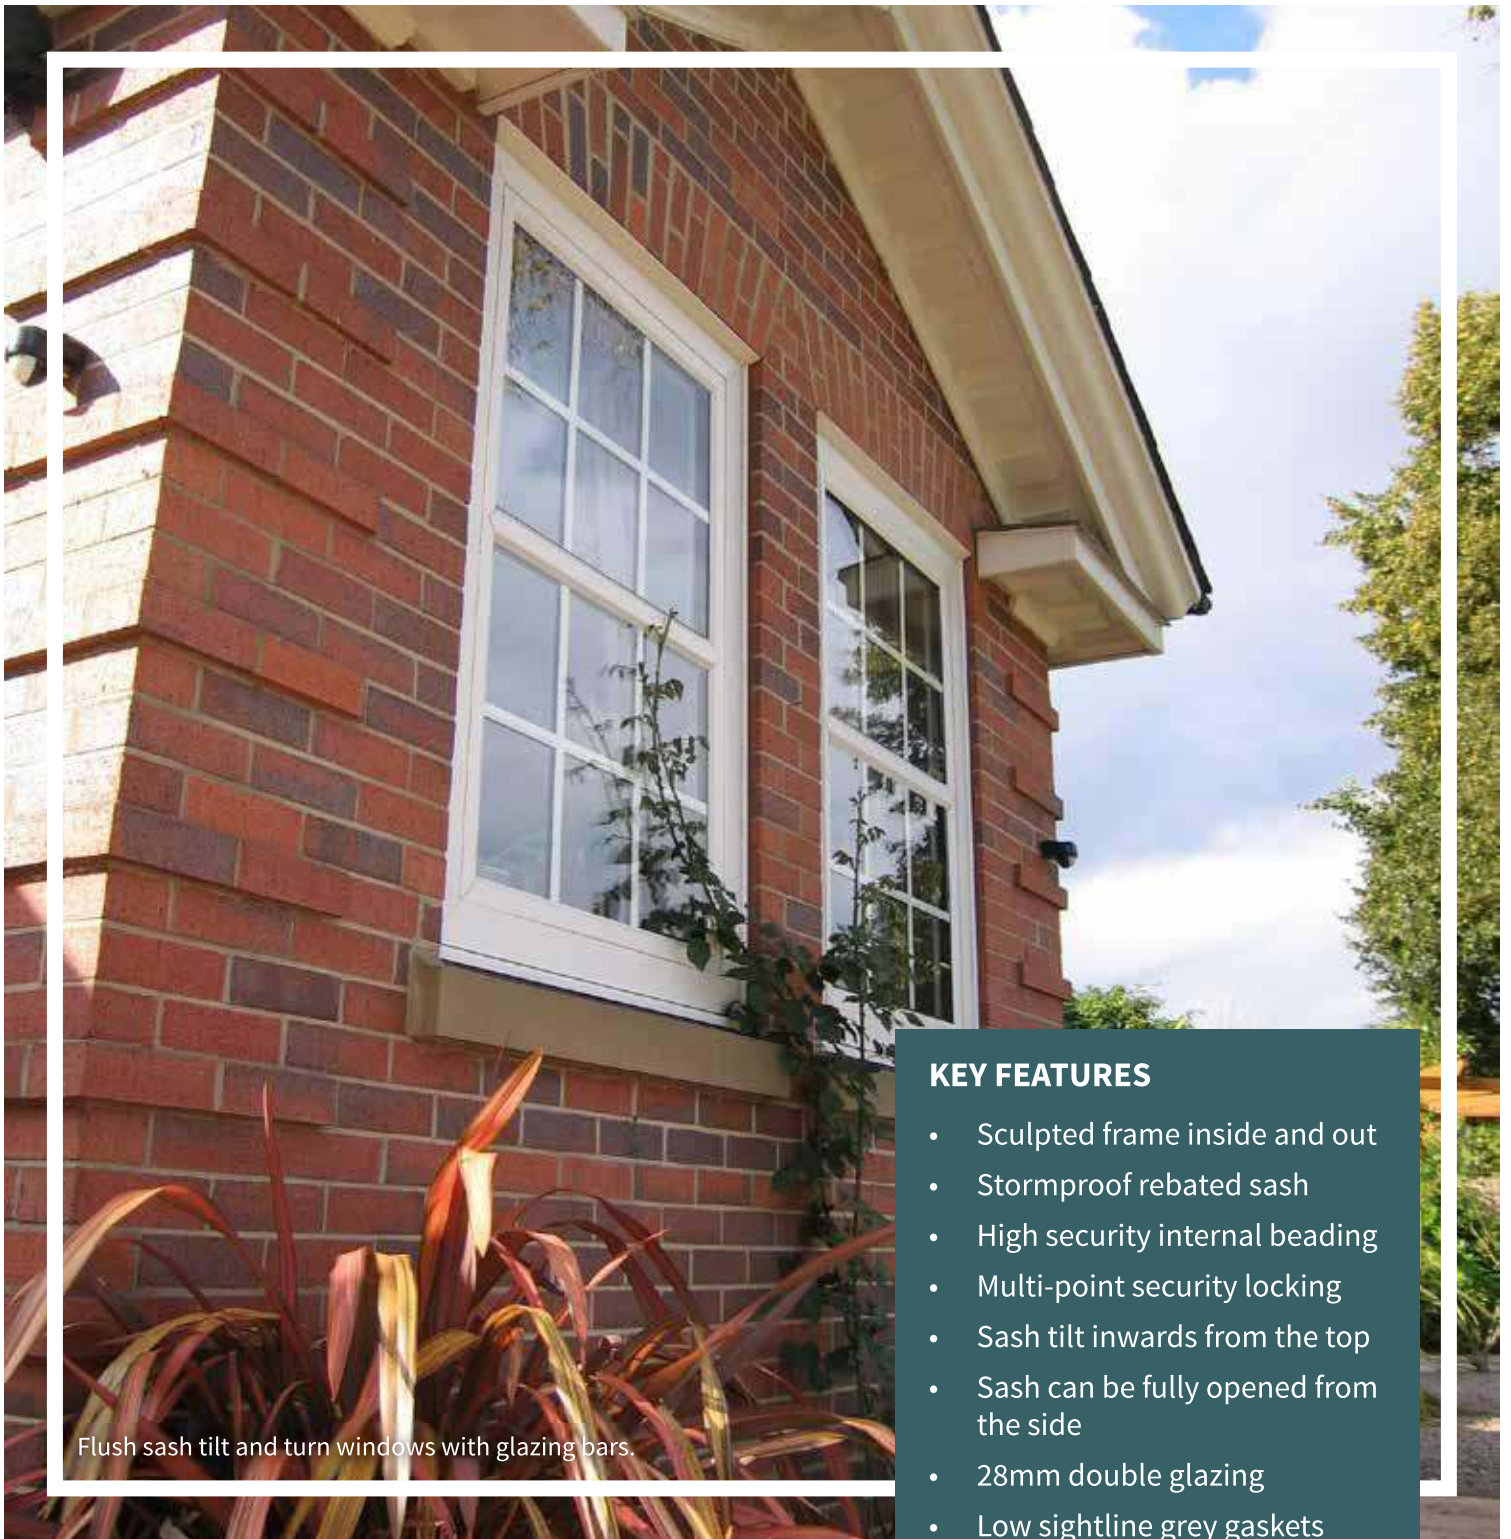

Flush sash tilt and turn windows with glazing bars.

TILT & TURN WINDOWS

WHAT IS A TILT & TURN WINDOW?

A window that is specifically designed to maximise the glazing area, enabling larger than normal apertures which can be fully opened inwards to aid in cleaning. As well as the practical features, tilt and turn windows can provide excellent background ventilation when located in the tilt position.

KEY FEATURES

- Sculpted frame inside and out
- Stormproof rebated sash
- High security internal beading
- Multi-point security locking
- Sash tilt inwards from the top
- Sash can be fully opened from the side
- 28mm double glazing
- Low sightline grey gaskets
- Double weather seals
- Thermal chamber reinforcing
- Optional chamfered design
- Optional 40mm triple glazing
- Full range of woodgrain foils
- Full range of decorative glass