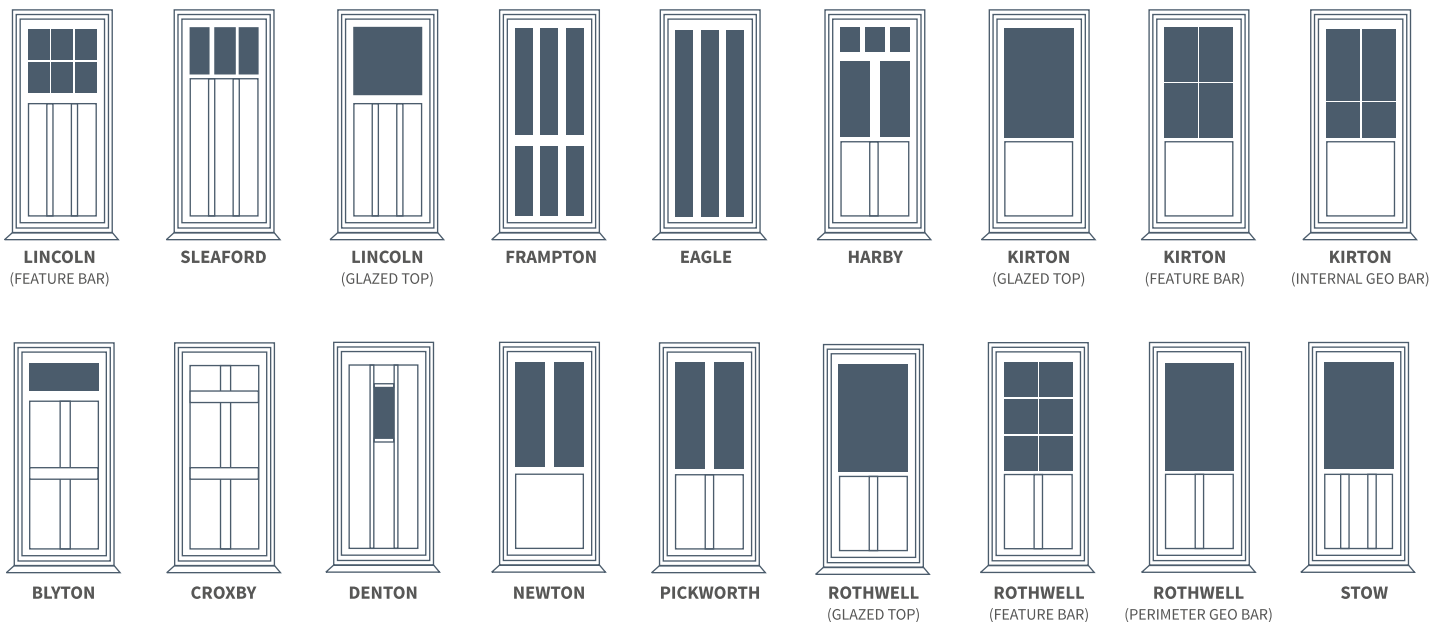

STYLELINE RANGE OF RESIDENTIAL DOOR DESIGNS